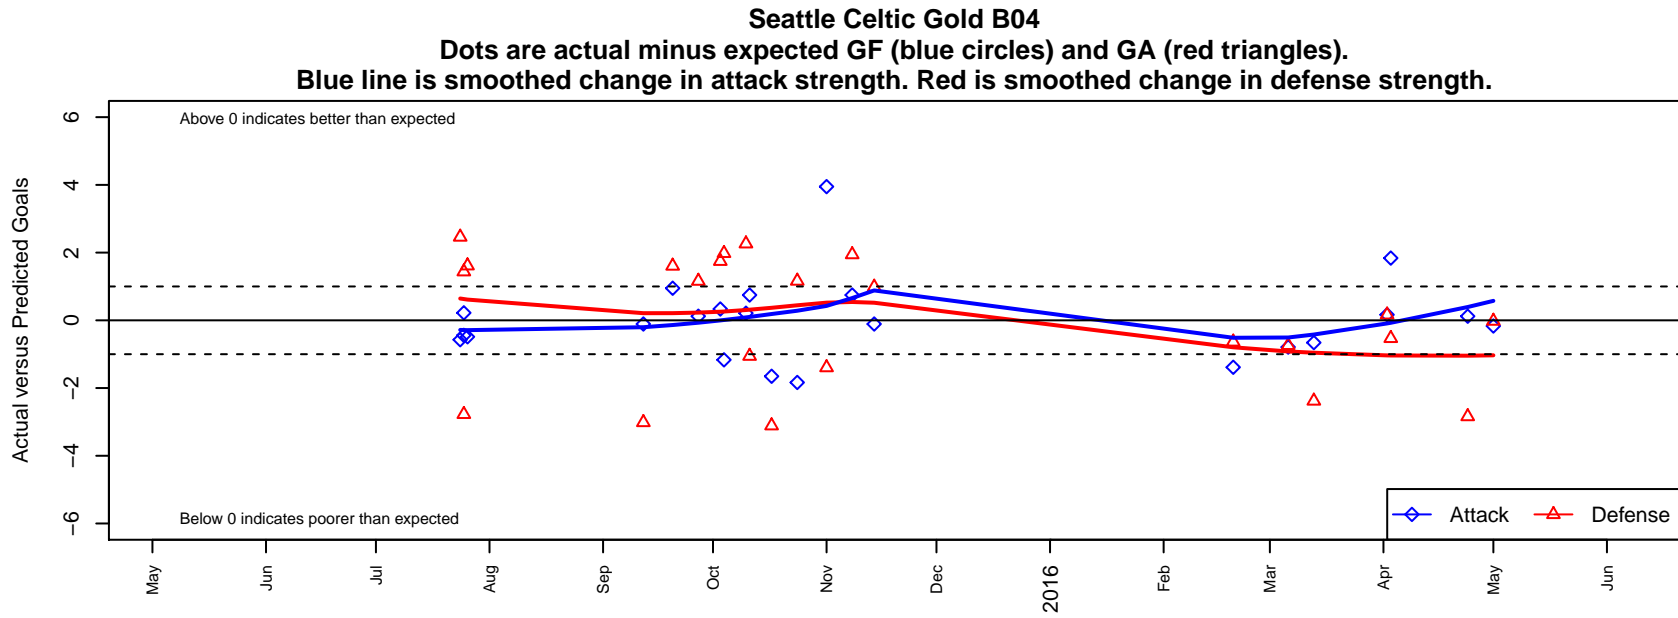

Seattle Celtic Gold B04

Seattle Celtic
 Seattle, WA
 B04 total strength=16
 attack=0.11 defense=0.04
 fall league = PSPL Copa Green U11
 spr league = Spr PSPL Copa U11

alt names used:
 Seattle Celtic B04 Gold
 Seattle Celtic B04 Gold
 Seattle Celtic B04 Gold

Venues played:
 2015 Crossfire Select BU11 Silver
 2015 PSPL Copa Green U11
 2015 Spr PSPL Copa U11

**attack and defense variance (black dot)
relative to other teams
and top 10 in region**

**attack and defense rating
relative to others at age
and all opponents in last 13 months**