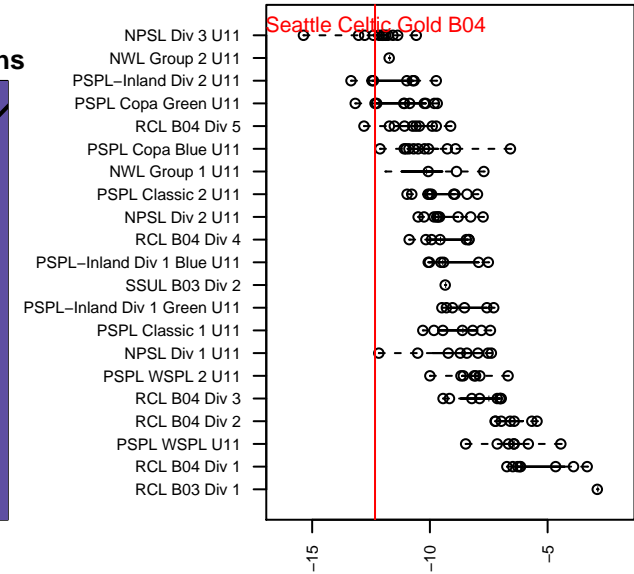

Seattle Celtic Gold B04

Seattle Celtic
 Seattle, WA
 B04 total strength=16
 attack=0.11 defense=0.04
 fall league = PSPL Copa Green U11
 spr league = Spr PSPL Copa U11

alt names used:
 Seattle Celtic B04 Gold
 Seattle Celtic B04 Gold
 Seattle Celtic B04 Gold

Venues played:
 2015 Crossfire Select BU11 Silver
 2015 PSPL Copa Green U11
 2015 Spr PSPL Copa U11

**attack and defense variance (black dot)
relative to other teams
and top 10 in region**

**attack and defense rating
relative to others at age
and all opponents in last 13 months**